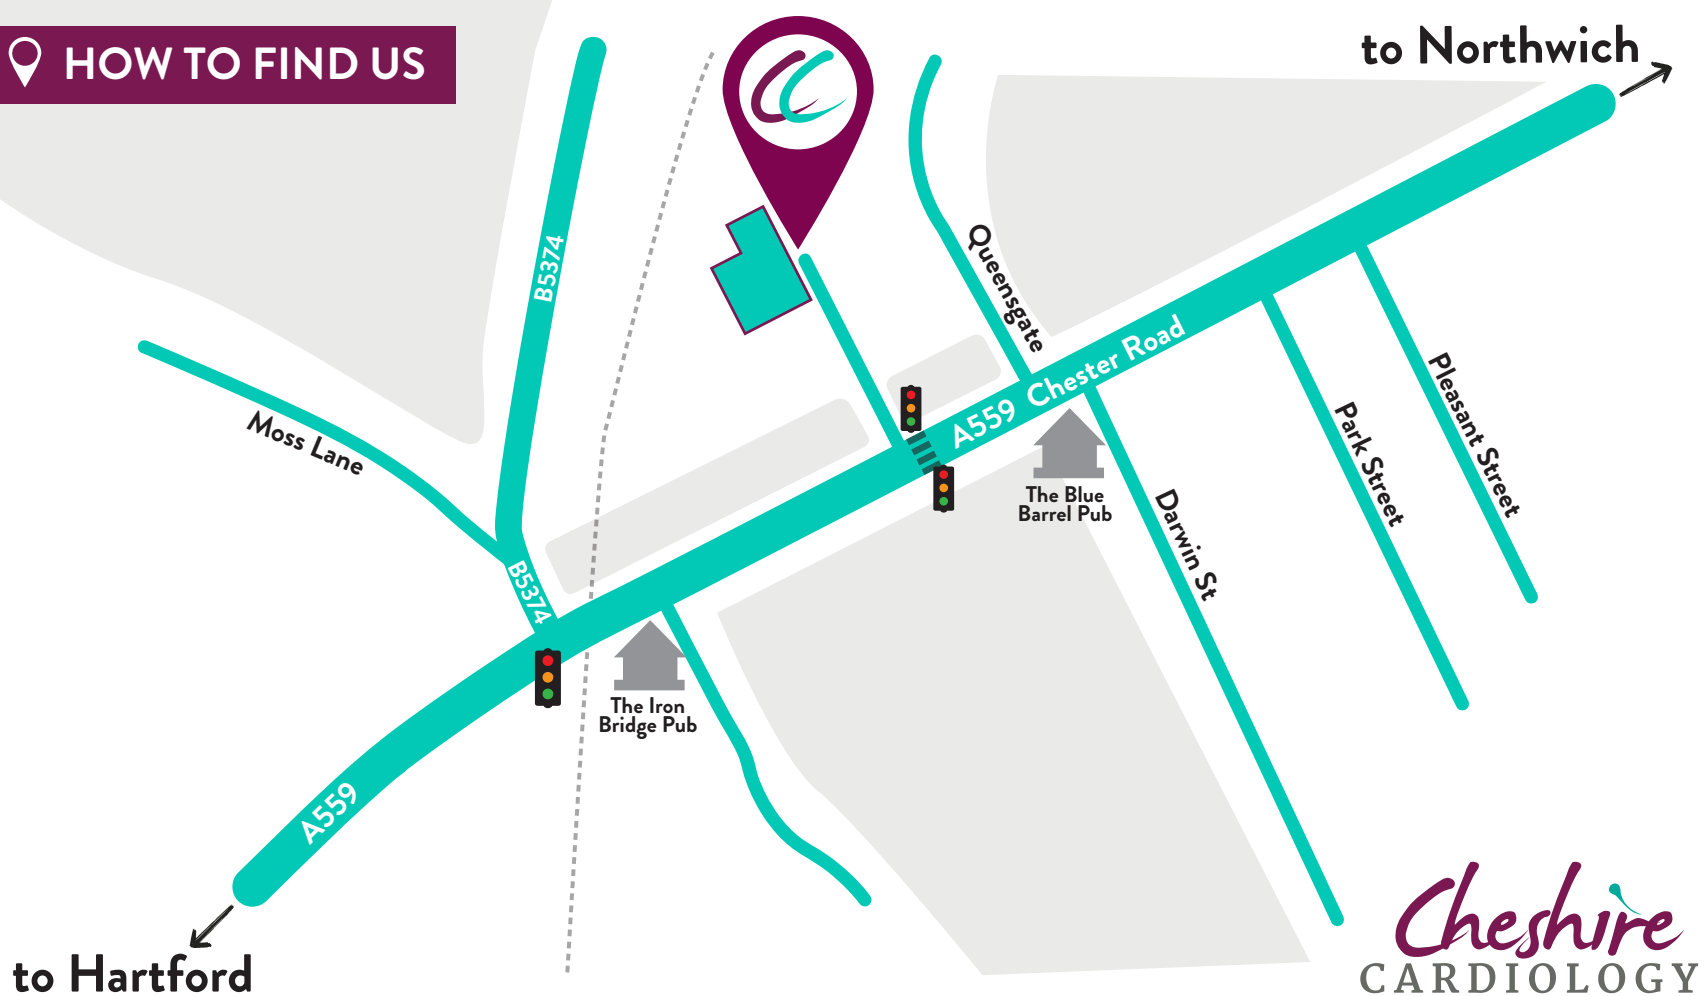

## HOW TO FIND US

Cheshire Cardiology,  
The Old School House,  
Chester Road,  
Castle, Northwich  
CW8 1LE

(Please only use GOOGLE maps as other sat navs don't take you to the correct location)

We are located down an unadopted (unnamed road) just by the pedestrian traffic light but there are 2 "CC" signs at the end of the road.